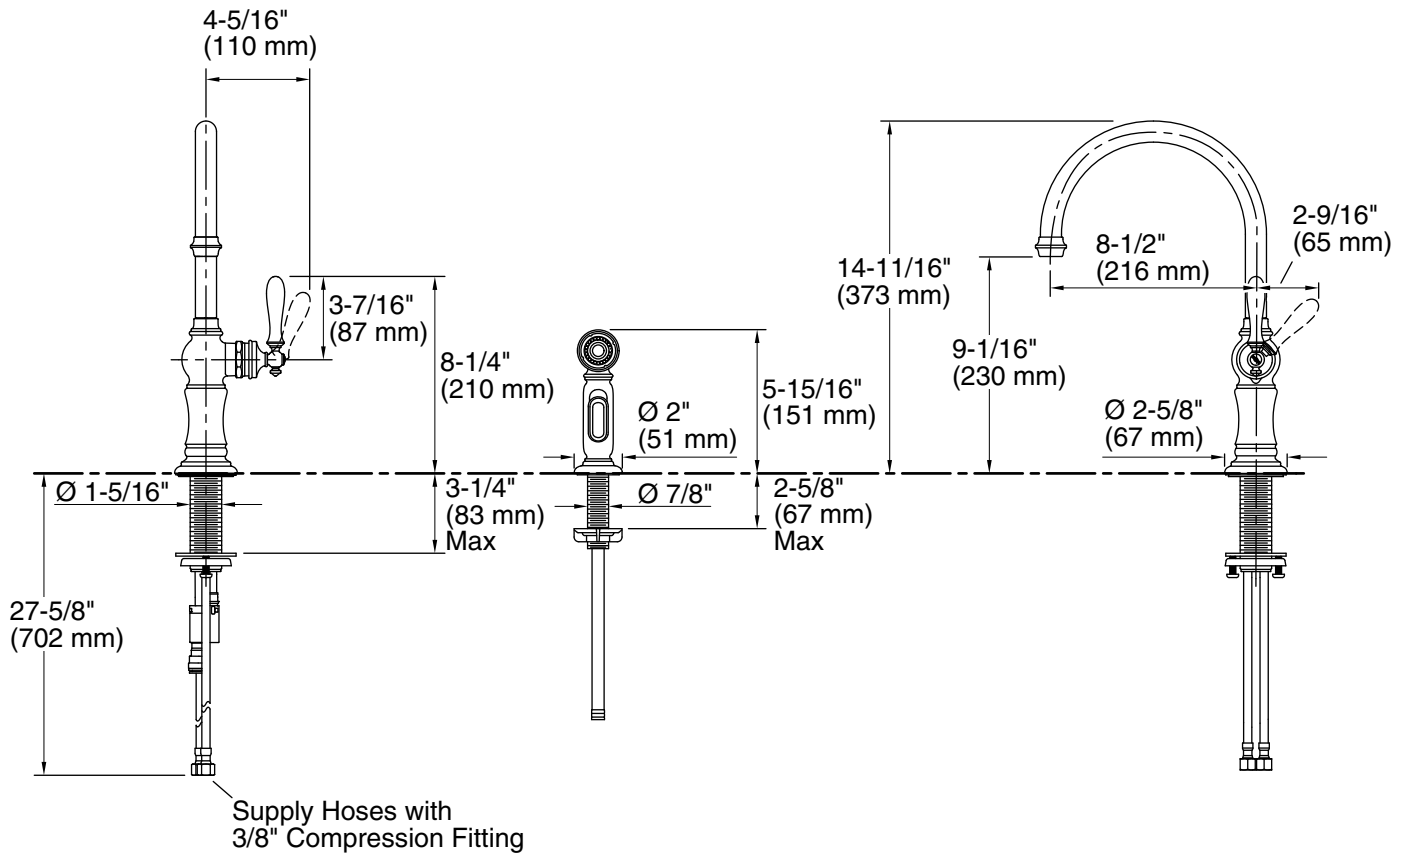

Features

- Matching two-function sidespray featuring Sweep® Spray and BerrySoft® provides convenience for cleaning and food prep.
- High-arch swing spout with 360-degree rotation offers superior clearance for filling pots and cleaning.
- Ceramic disc valves exceed industry longevity standards, ensuring durable performance for life.
- ProMotion® technologys light, quiet braided hose and swiveling ball joint make the sidespray easier and more comfortable to use.
- MasterClean™ sprayface features an easy-to-clean surface that withstands mineral buildup.
- Single lever handle is simple to use and makes adjusting water temperature easy.
- Temperature memory allows faucet to be turned on and off at the temperature set during prior usage.
- Available with 8-1/2" (216mm) swing spout reach.
- For two-hole or four-hole installation. (3-hole escutcheon available, sold separately model number K-99272.)
- Flexible connections for easy installation.
- 1.5 gal/min (5.7 l/min) maximum flow rate [max at 60 psi (4.14 bar)]

Adapters, Rough-in and Extension Kits

- 1012715 Range: 3-1/4" (83 mm) - 5-3/8" (137 mm)
1030920 Range: 2-5/8" (67 mm) - 3-3/4" (95 mm)

Recommended Products/Accessories

- 1054432 1.5 GPM (5.7 l/min) Aerator Kit
K-99272 Three-Hole Kitchen Faucet Escutcheon
K-77685 Single-Cartridge Water Filtration System
K-77686 Double-Cartridge Water Filtration System
K-77687 single replacement filter cartridge
K-77688 Replacement Filter Cartridges, Two-Pack

Technical Information

All product dimensions are nominal.

Faucet:

Flow rate: 1.5 gal/min (5.7 l/min)

Pressure: 60 psi (4.1 bar)

Spout:

Spout reach: 8-1/2" (216 mm)

Notes